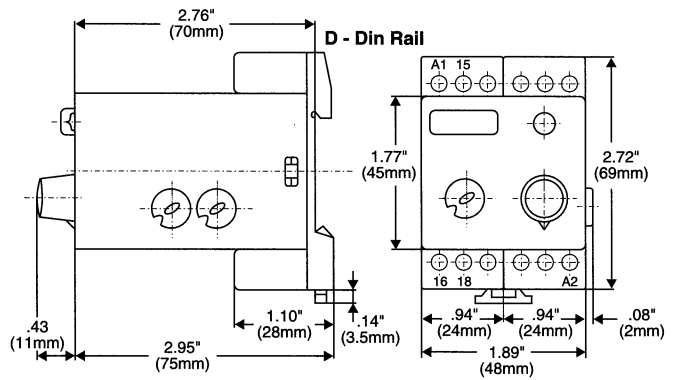

T/O Plug-In (Chronos)

B DIN-Rail (Chronos)

L/P/K/D Models

L, P & K Socket

D - Din Rail

812, 814, 815, 816 Series

TR DIN-Rail Series

88857 Series