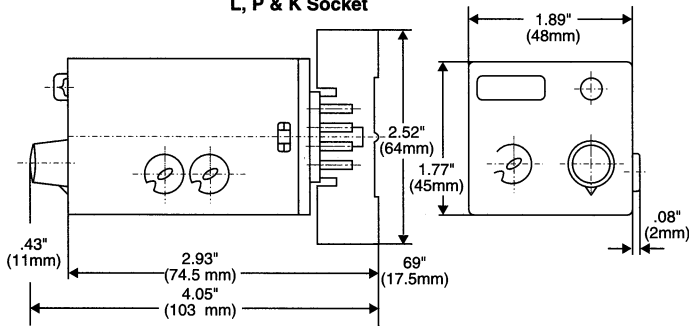

T/O Plug-In (Chronos)

B DIN-Rail (Chronos)

L/P/K/D Models

L, P & K Socket

D - Din Rail

812, 814, 815, 816 Series

TR DIN-Rail Series

88857 Series