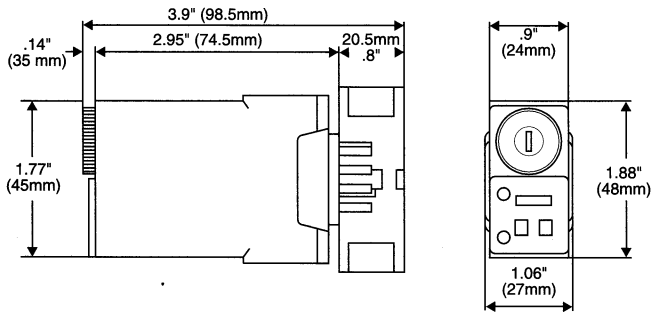

T/O Plug-In (Chronos)

B DIN-Rail (Chronos)

L/P/K/D Models

L, P & K Socket

D - Din Rail

812, 814, 815, 816 Series

TR DIN-Rail Series

88857 Series