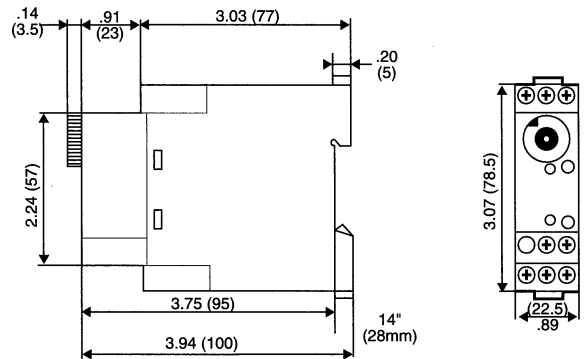

T/O Plug-In (Chronos)

B DIN-Rail (Chronos)

L/P/K/D Models

L, P & K Socket

D - Din Rail

812, 814, 815, 816 Series

TR DIN-Rail Series

88857 Series