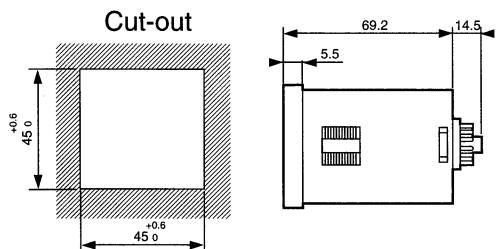

T/O Plug-In (Chronos)

B DIN-Rail (Chronos)

L/P/K/D Models

L, P & K Socket

D - Din Rail

812, 814, 815, 816 Series

TR DIN-Rail Series

88857 Series