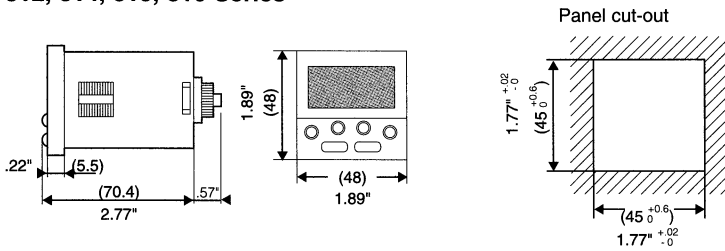

T/O Plug-In (Chronos)

B DIN-Rail (Chronos)

L/P/K/D Models

L, P & K Socket

D - Din Rail

812, 814, 815, 816 Series

TR DIN-Rail Series

88857 Series