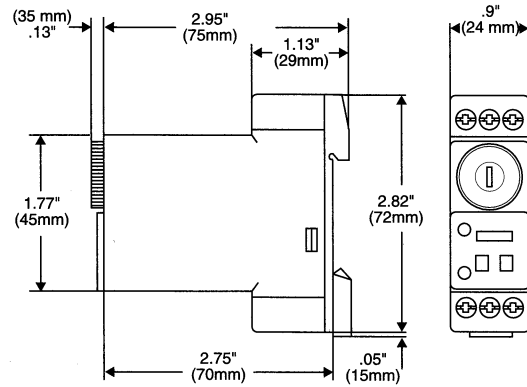

T/O Plug-In (Chronos)

B DIN-Rail (Chronos)

L/P/K/D Models

L, P & K Socket

D - Din Rail

812, 814, 815, 816 Series

TR DIN-Rail Series

88857 Series